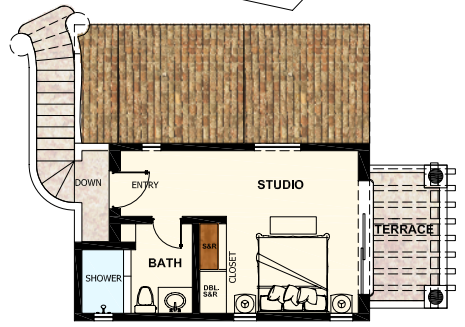

MAIN FLOOR

SECOND FLOOR

Casa El Encanto	
INTERIOR A.C.	3,544.5 SQ FT
GENERAL ZONES	2,524.8 SQ FT
TERRACE	1,049.5 SQ FT
GARAGE	609.2 SQ FT
TOTAL CONSTRUCTION AREA	7,728.0 SQ FT AS SHOWN

Casa El Encanto