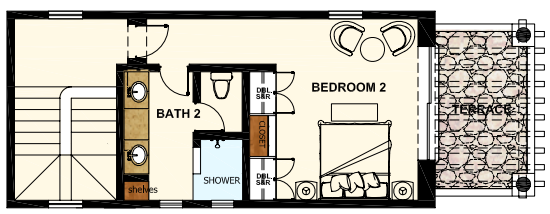

MAIN FLOOR

SECOND FLOOR

Casa El Encanto	
INTERIOR A.C.	3,544.5 SQ FT
GENERAL ZONES	2,524.8 SQ FT
TERRACE	1,049.5 SQ FT
GARAGE	609.2 SQ FT
TOTAL CONSTRUCTION AREA	7,728.0 SQ FT AS SHOWN

Casa El Encanto